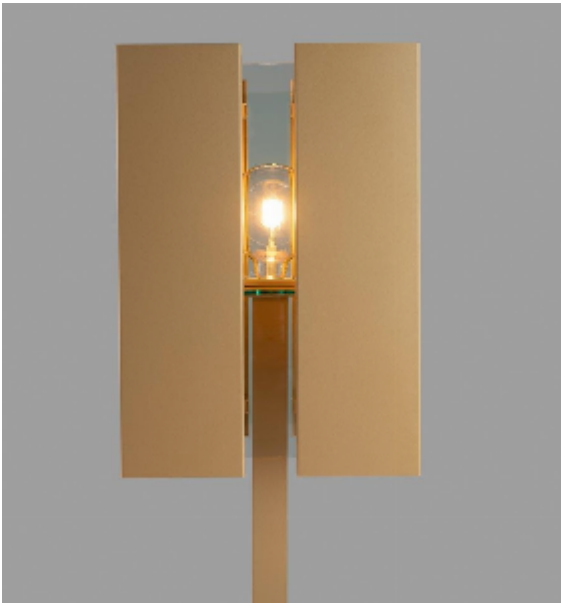

Product data sheet

Date: April 27th 2023

QUASAR
H O L L A N D

ABOUT **QUARTET TABLELAMP**

by Jan des Bouvrie

Robust but elegant square shaped suspension, floor and table lamp. The shade is available in 3 finishes.

DIMENSIONS

L 35 cm 13.8 inch
H 85 cm 33.5 inch
W 35 cm 13.8 inch

LIGHTSOURCE

1 x E27 70W*

FINISH

Black
White
Stainless steel
polished

TYPE.NR

CANOPY

INCLUDED

No

CABLELENGTH

Up to 0 cm 0 inch

2	3	36x36x80cm
5	6	36x36x80cm

TYPE	Tablelamp
STANDARD	The fixture is supplied without a lamp. Transparent PMMA. Floor and table lamp with cord switch. Suspension with black canopy and mirror polished stainless steel cover.
OPTIONAL	Frosted PMMA.
TRANSFORMER/DRIVER	n/a
DIMMING	n/a