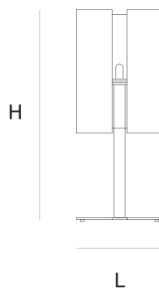

DIMENSIONS

L 35 cm 13.8 inch
H 85 cm 33.5 inch
W 35 cm 13.8 inch

LIGHTSOURCE

1 x E27 70W*

FINISH

Black
White
Stainless steel
polished

TYPE.NR

CANOPY

INCLUDED

No

CABLELENGTH

Up to 0 cm 0 inch

2	3	36x36x80cm
5	6	36x36x80cm

TYPE	Tablelamp
STANDARD	The fixture is supplied without a lamp. Transparent PMMA. Floor and table lamp with cord switch. Suspension with black canopy and mirror polished stainless steel cover.
OPTIONAL	Frosted PMMA.
TRANSFORMER/DRIVER	n/a
DIMMING	n/a